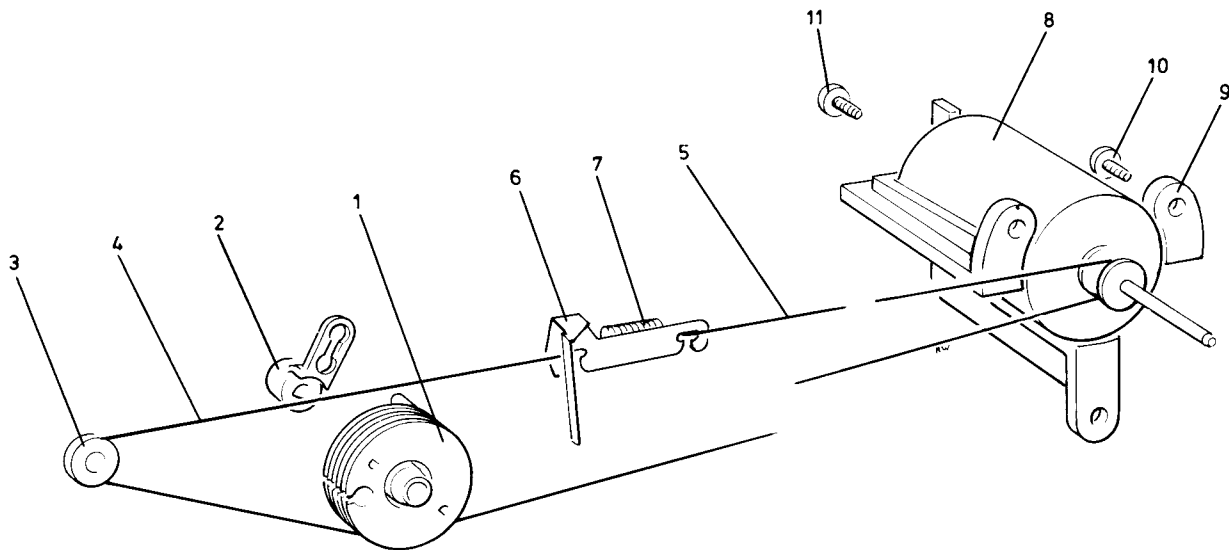

### Address

Contact your nearest Tandberg office or:  
Tandberg A/S  
Spares Department  
P.O. Box 53  
N – 2007 KJELLER – Norway  
Telephone: (2) 71 68 20  
Telex: 18007 kurer n

3030

Front panel

SPECIFY THIS WHEN ORDERING				
Index	Ordering No.	Beskrivelse (merknader)	Description (notes)	Reference
	*	Frontskinne	Front panel	
1	997206	Skinne	Panel, front, upper	LW
	997207	Skinne	Panel, front, upper	MW
2	997230	Skrue	Screw, M3.5 x 8 pan hd, black	
3	997260	Plate	Window, dial	
4	997259	List	Rail, dial window	
5	997208	Knapp	Knob	TUNING
6	997211	Skinne	Panel, front, lower	LW
	997212	Skinne	Panel, front, lower	MW
7	997217	Knapp	Knob	VOLUME, BALANCE, BASS, TREBLE
8	997227	Håndtak	Handle	
9	365352	Nøkkel	Key, tuning, red	
10	997256	Plate	Plate, chassis, black plastic	
11	374425	Diode	Diode, SLP-132B, light emitting, red	POWER, STEREO
12	997263	Kontakt	Socket, jack, 3 pole, 1/4"	HEADPHONE
13	997219	Knapp	Button, push	POWER, TAPE 2, PHONO, LW,MW,FM,P1,P2,P3,P4 LOUDN, MONO, LO-FILT, HI-FILT
14	997209	Knapp	Button, push	SPEAKERS
15	997216	Knapp	Button, push	MONITOR/TAPE 1, AFC, MUTING
16	997218	Knapp	Button, push	
17	997210	Ramme	Ring, push button	
18	997226	Meter	Meter, tuning	
19	997225	Meter	Meter, level	
20	997213	Plate	Plate, dial	LW
	997214	Plate	Plate, dial	MW
21	997205	Plate	Plate, light guide, with tape	
22	339125	Holder	Holder, bulb	
23	341316	Lampe	Bulb, 12-15 V 1 W	

Dial cord assembly

SPECIFY THIS WHEN ORDERING				
Index	Ordering No.	Beskrivelse (merknader)	Description (notes)	Reference
	*	Skalasnor-enhet	Dial cord assembly	
1	997248	Skalahjul	Wheel, cord drive, plastic	
2	997253	Arm	Arm, tuning capacitor, plastic	
3	997252	Trinse	Pulley, plastic	
4	997250	Snor	Cord, dial, left, complete	
5	997251	Skalasnor	Cord, dial, right, complete	
6	997247	Viser	Cursor	
7	997249	Fjær	Spring	
8	997245	Svinghjul	Flywheel	
9	997246	Holder	Holder, flywheel	
10	997232	Skrue	Screw, M3 x 12 pan hd	
11	997233	Skrue	Screw, M3 x 8 pan hd	