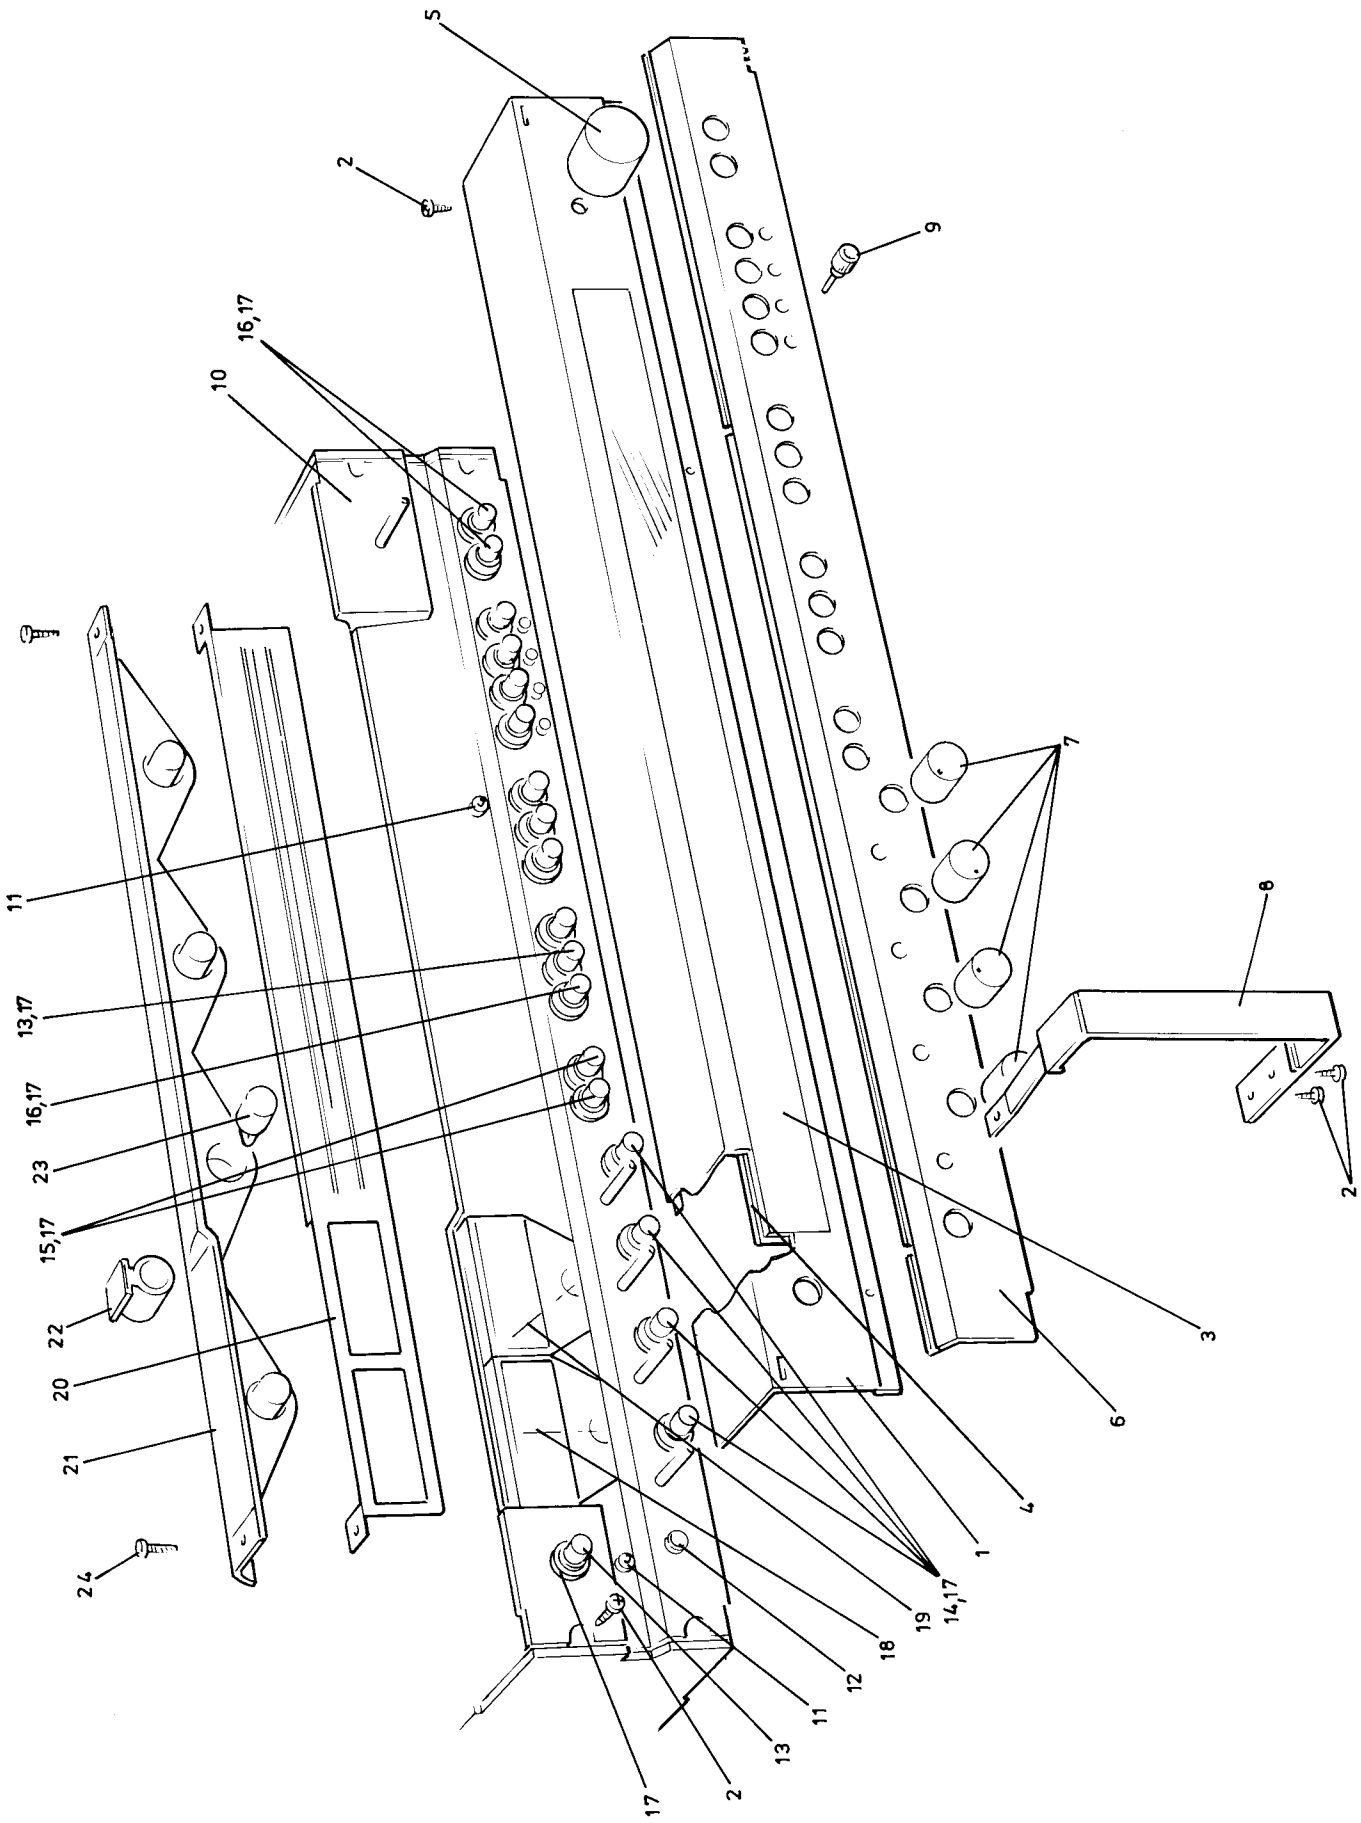

### Address

Contact your nearest Tandberg office or:  
Tandberg A/S  
Spares Department  
P.O. Box 53  
N – 2007 KJELLER – Norway  
Telephone: (2) 71 68 20  
Telex: 18007 kurer n

3030

Front panel

SPECIFY THIS WHEN ORDERING				
Index	Ordering No.	Beskrivelse (merknader)	Description (notes)	Reference
	*	Frontskinne	Front panel	
1	997206	Skinne	Panel, front, upper	LW
	997207	Skinne	Panel, front, upper	MW
2	997230	Skrue	Screw, M3.5 x 8 pan hd, black	
3	997260	Plate	Window, dial	
4	997259	List	Rail, dial window	
5	997208	Knapp	Knob	TUNING
6	997211	Skinne	Panel, front, lower	LW
	997212	Skinne	Panel, front, lower	MW
7	997217	Knapp	Knob	VOLUME, BALANCE, BASS, TREBLE
8	997227	Håndtak	Handle	
9	365352	Nøkkel	Key, tuning, red	
10	997256	Plate	Plate, chassis, black plastic	
11	374425	Diode	Diode, SLP-132B, light emitting, red	POWER, STEREO
12	997263	Kontakt	Socket, jack, 3 pole, 1/4"	HEADPHONE
13	997219	Knapp	Button, push	POWER, TAPE 2, PHONO, LW,MW,FM,P1,P2,P3,P4 LOUDN, MONO, LO-FILT, HI-FILT
14	997209	Knapp	Button, push	SPEAKERS
15	997216	Knapp	Button, push	MONITOR/TAPE 1, AFC, MUTING
16	997218	Knapp	Button, push	
17	997210	Ramme	Ring, push button	
18	997226	Meter	Meter, tuning	
19	997225	Meter	Meter, level	
20	997213	Plate	Plate, dial	LW
	997214	Plate	Plate, dial	MW
21	997205	Plate	Plate, light guide, with tape	
22	339125	Holder	Holder, bulb	
23	341316	Lampe	Bulb, 12-15 V 1 W	

Dial cord assembly

SPECIFY THIS WHEN ORDERING				
Index	Ordering No.	Beskrivelse (merknader)	Description (notes)	Reference
	*	Skalasnor-enhet	Dial cord assembly	
1	997248	Skalahjul	Wheel, cord drive, plastic	
2	997253	Arm	Arm, tuning capacitor, plastic	
3	997252	Trinse	Pulley, plastic	
4	997250	Snor	Cord, dial, left, complete	
5	997251	Skalasnor	Cord, dial, right, complete	
6	997247	Viser	Cursor	
7	997249	Fjær	Spring	
8	997245	Svinghjul	Flywheel	
9	997246	Holder	Holder, flywheel	
10	997232	Skrue	Screw, M3 x 12 pan hd	
11	997233	Skrue	Screw, M3 x 8 pan hd	