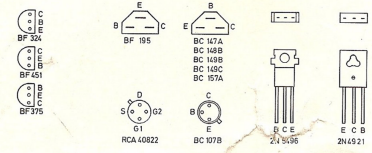

FM-tuner, sett fra foliesiden.

Hovedplate, sett fra foliesiden.

Small of foreman U810. 1210

ac-signal

Ry03

THE TRANSISTORS SEEN FROM UNDERNEATH

**Sølvsuper 12**  
**TANDBERG**