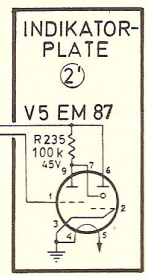

- NR 10017: FM-AM VELGER I STILLING } "AM"  
FM-AM SELECTOR IN POSITION
- NR 10051: PICKUP VELGER I STILLING } "MAGNETIC"  
PICKUP SELECTOR IN POSITION
- NR 10010: HÖYTTALERVELGER I STILLING } "MASTER 1  
LOUD SPEAKER SELECTOR IN POSITION "APP. 1  
"SEP. 2"
- NR 10011: TONEVELGER I STILLING } "HIGH FILTER"  
TONE SELECTOR IN POSITION "MÖRK"
- NR. 10052: TRYKKNAPPVENDER I STILLING: IKKE TRYKKET INN.  
PUSH-BUTTON SWITCH IN POSITION: NOT OPERATED.

\* KOMPONENTER TEGNET I PLATEFELTENE OG MERKET MED STJERNE ER IKKE MONTERET PÅ PLATENE.  
PARTS PLACED INSIDE BOARD FRAMES AND MARKED WITH AN ASTERISK ARE NOT MOUNTED ON ETCHED BOARDS.